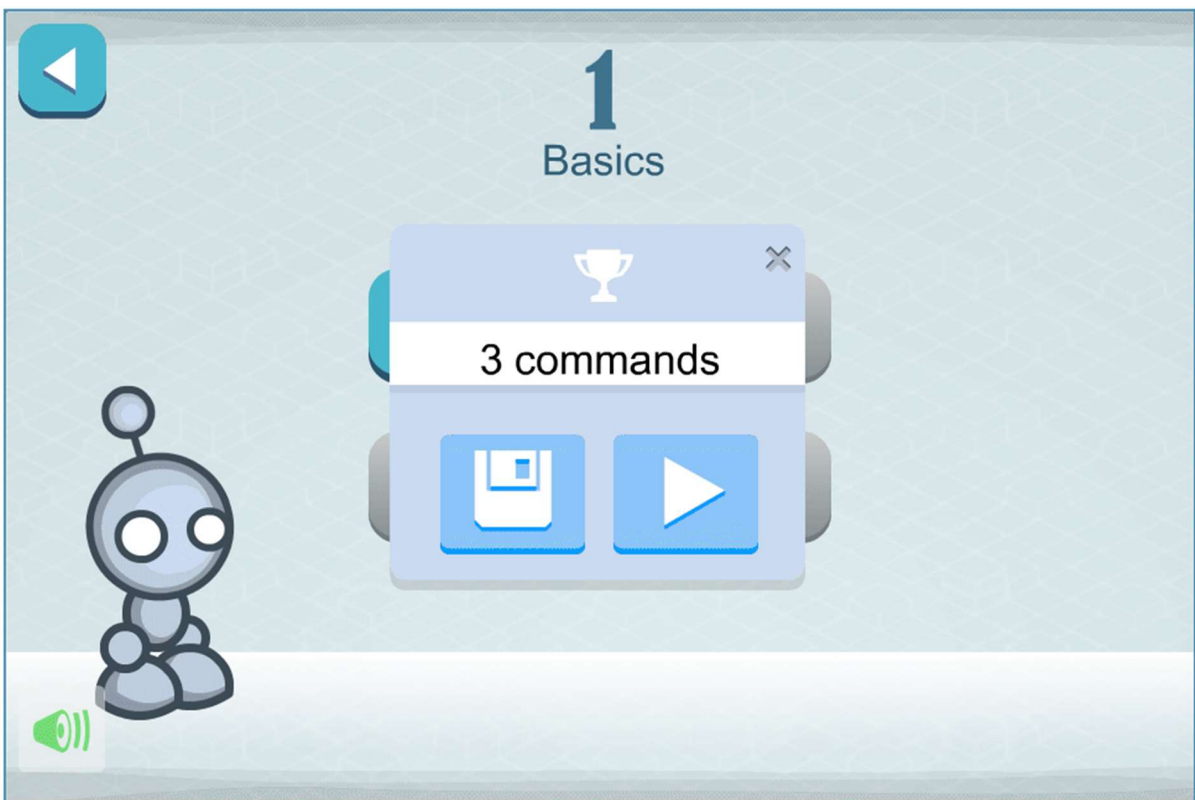

## Computing

Go to <https://lightbot.com/flash.html>

Click the green 'Play' icon.

Click on the 'Basics' icon

Click the number 1.

Click the 'Play' icon.

Follow the on-screen instruction and complete all 8 levels.