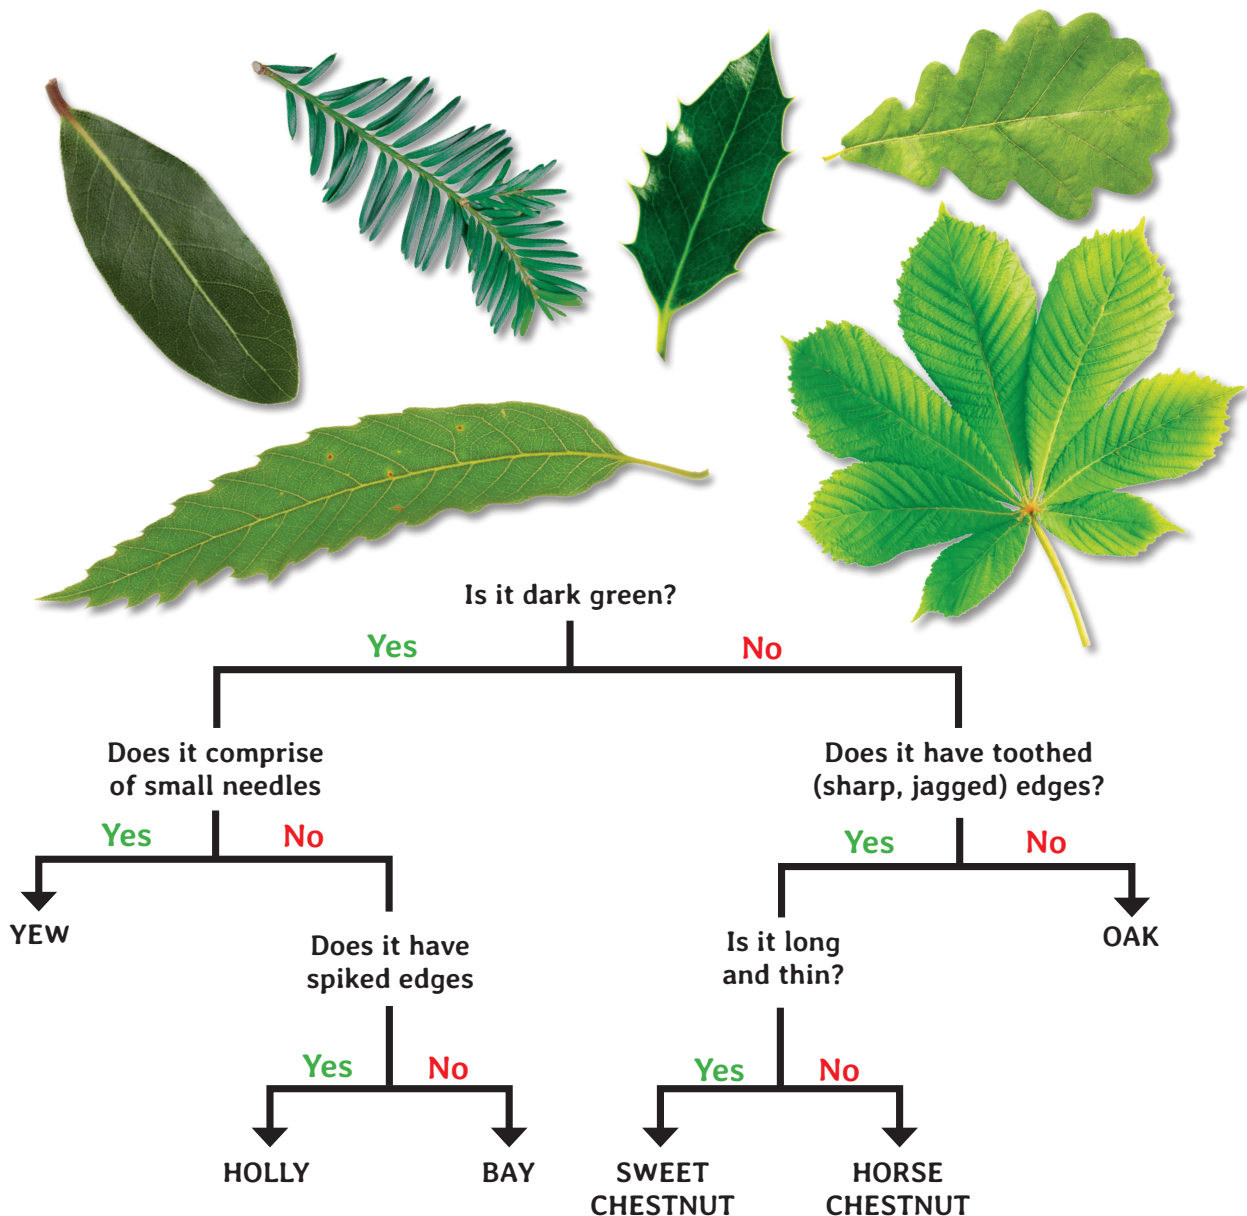

## Classification Keys

Classification keys are used to sort living things according to their characteristics. They are made up of questions with a “yes” or “no” answer. Have a go at sorting these leaves using the classification key below to discover what tree they come from.

**Method:**

- 1 Choose a leaf to classify and start with the first question at the top of the classification key.
- 2 Follow the branches either “yes” or “no” and then ask yourself the next question.
- 3 When you have reached the last question, you will know what tree the leaf came from.